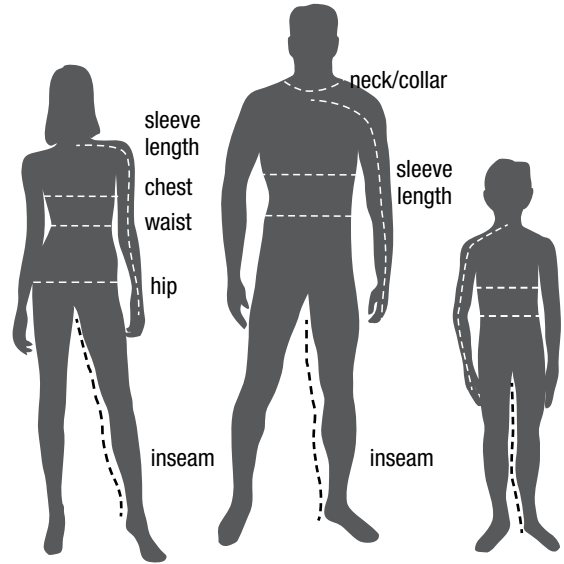

Finding your perfect garment size is easy

How to Measure

CHEST: Measure just under the arms, across fullest part of chest, around shoulder blades holding tape firm and level.

WAIST: Measure your natural waistline, keeping one finger between the tape and the waist.

HIP: Stand and measure around the fullest point of hips.

SLEEVE LENGTH: With arm relaxed at side and slightly bent, measure from center back neck, over the shoulder, down to the outer wrist.

INSEAM: Stand and measure from center crotch to bottom of ankle bone.

(Please refer to specific style for garment inseam length.)

UNISEX: Men's medium is similar to ladies' large. Sleeve length will be about 1-1½" longer. Body of garment is not form fitting. Unisex medium is equivalent to men's medium through chest and sleeve length.