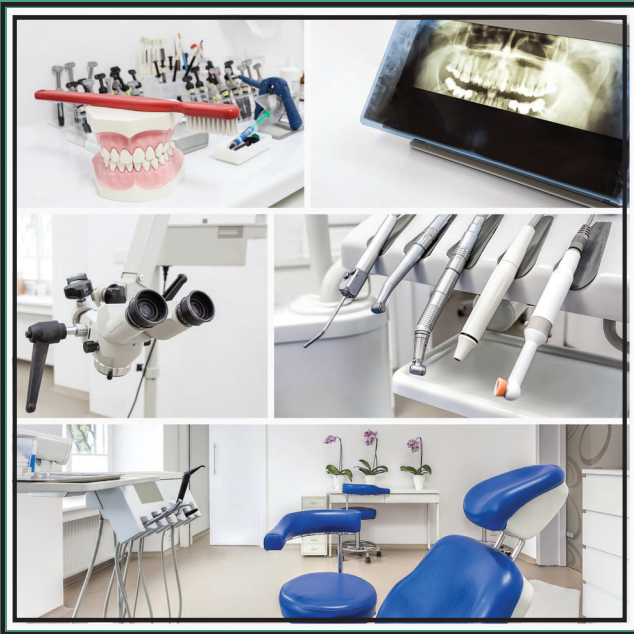

### Dental Prosthetics

From full dentures to simple mouth guards, VCE dental prosthetics are made to the most exacting standards.

Working to provide the care and attention each restoration requires, VCE constructs prosthetics that will provide years of service and comfort. Once constructed to your instructions, the VCE Dental Lab continues to work with you through the final fitting .

## VCE DENTAL LAB PRODUCTS AND SERVICES

- Full and partial removable dentures
- Cast metal removable dentures
- Hard and soft night guards
- Relines, rebase and repairs to existing dentures

## Virginia Correctional Enterprise's Dental Lab

The VCE Dental lab's excellence is achieved through high quality craftsmanship, continuing education for our offender staff, and the latest in dental lab technologies.