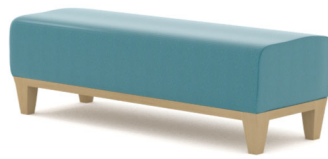

ALLEGIANCE 2 Lounge Collection by VCE

Allegiance 2

Tight back & seat

Armless Chair
W28.5" D28.5" H33"
ALII C002

2 Arm Chair
W35.5" D28.5" H33"
ALII C003

Left Arm Facing Chair
W32" D28.5" H33"
ALII C006

Right Arm Facing Chair
W32" D28.5" H33"
ALII C005

Armless Loveseat
W58" D28.5" H33"

2 Arm Loveseat
W34.5" D65.5" H33"

Left Arm Facing Loveseat
W61.5" D28.5" H33"
ALII LS01

Right Arm Facing Loveseat
W61.5" D28.5" H33"
ALII LS02

Ottoman
W28.5" D28.5" H18"
ALII OT00

Bench
W57.5" D28.5" H18"
ALII B001

Corner Wedge
W48.5" D31" H18"
ALII CW01

Armless Corner Wedge
W48.5" D31" H18"

Legs are available in wood or metal.