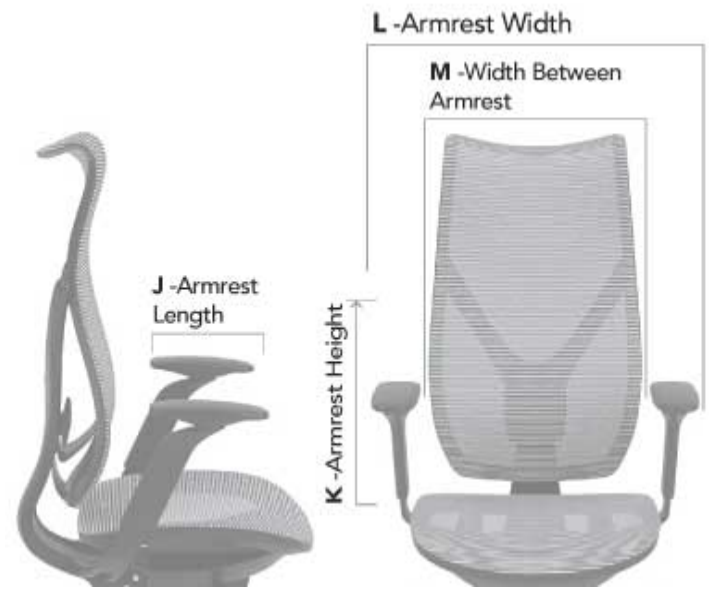

great things happen in a chair

Onda

Model # 203-OB-67C-SS-ONA1-18BB-16HP-NOLUM-01O-9FA

Description: mesh high back with mesh seat

List Price: \$1425.00

1. Starting Model	Onda mesh high back with mesh seat #203	\$1,220.00
2. Frame Color	Standard black frame finish. #OB	\$0.00
3. Control Mechanism	Quick adjust advanced synchro control mechanism. #67C	\$130.00
3a. Optional Ergonomic Enhancement	Seat depth adjustment. #SS	\$0.00
4. Optional Arm	6D black height adjustable arms with pivoting armrests. #ONA1	\$75.00
5. Base	Black nylon low-profile 5-star swivel base. #18BB	\$0.00
5a. Casters or Glides	Black carpet casters. #16HP	\$0.00
6. Optional Lumbar	Not selected. #NOLUM	\$0.00
7. Mesh Color	Standard black mesh color. #01O	\$0.00
8. Packaging	95% ASSEMBLED: Product ships 95% assembled. No tools required. #9FA	\$0.00

[VIASEATING.COM/SPEC-IT](https://viaseating.com/spec-it) | 800.433.6614

CHAIR DIMENSIONS

- A 47.0" - 51.5"
- B 17.5" - 22.0"
- C 26.5"
- D 20.0"
- E 29.5"
- F 26.5"
- G 17.5" - 20.0" (SRP)

ARM DIMENSIONS #ONA1

- J 9.5"
- K 9.0" - 10.5"
- L 26.0"
- M 18.0"

DIMENSIONS NOTICE: Please note, spatial dimensions presented for all chairs & stools assembled & measured as they appear on the actual model are recorded by Via Seating engineers. For the purpose of Spec It, this number is rounded to the nearest 0.5. Numbers may vary slightly when different textiles are applied to the chair.