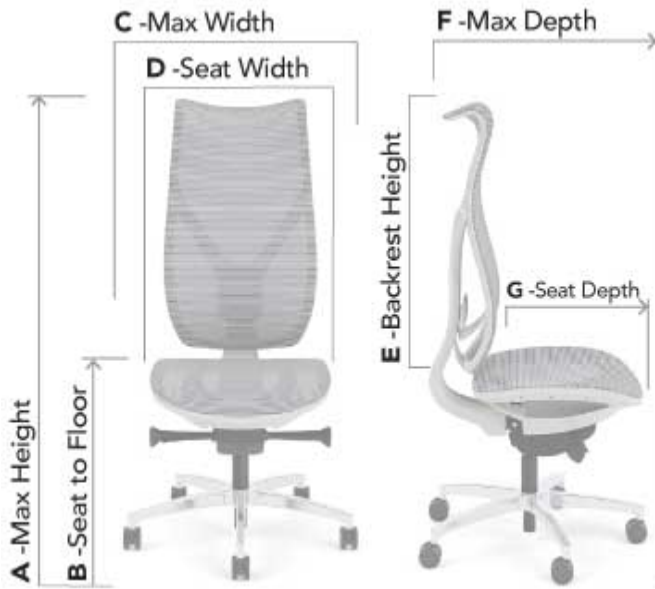

great things happen in a chair

Onda

Model # 203-OB-67C-SS-ONA1-18BB-16HP-NOLUM-01O-9FA

Description: mesh high back with mesh seat

List Price: \$1425.00

1. Starting Model	Onda mesh high back with mesh seat #203	\$1,220.00
2. Frame Color	Standard black frame finish. #OB	\$0.00
3. Control Mechanism	Quick adjust advanced synchro control mechanism. #67C	\$130.00
3a. Optional Ergonomic Enhancement	Seat depth adjustment. #SS	\$0.00
4. Optional Arm	6D black height adjustable arms with pivoting armrests. #ONA1	\$75.00
5. Base	Black nylon low-profile 5-star swivel base. #18BB	\$0.00
5a. Casters or Glides	Black carpet casters. #16HP	\$0.00
6. Optional Lumbar	Not selected. #NOLUM	\$0.00
7. Mesh Color	Standard black mesh color. #01O	\$0.00
8. Packaging	95% ASSEMBLED: Product ships 95% assembled. No tools required. #9FA	\$0.00

[VIASEATING.COM/SPEC-IT](https://viaseating.com/spec-it) | 800.433.6614

CHAIR DIMENSIONS

- A 47.0" - 51.5"
- B 17.5" - 22.0"
- C 26.5"
- D 20.0"
- E 29.5"
- F 26.5"
- G 17.5" - 20.0" (SRP)

ARM DIMENSIONS #ONA1

- J 9.5"
- K 9.0" - 10.5"
- L 26.0"
- M 18.0"

DIMENSIONS NOTICE: Please note, spatial dimensions presented for all chairs & stools assembled & measured as they appear on the actual model are recorded by Via Seating engineers. For the purpose of Spec It, this number is rounded to the nearest 0.5. Numbers may vary slightly when different textiles are applied to the chair.